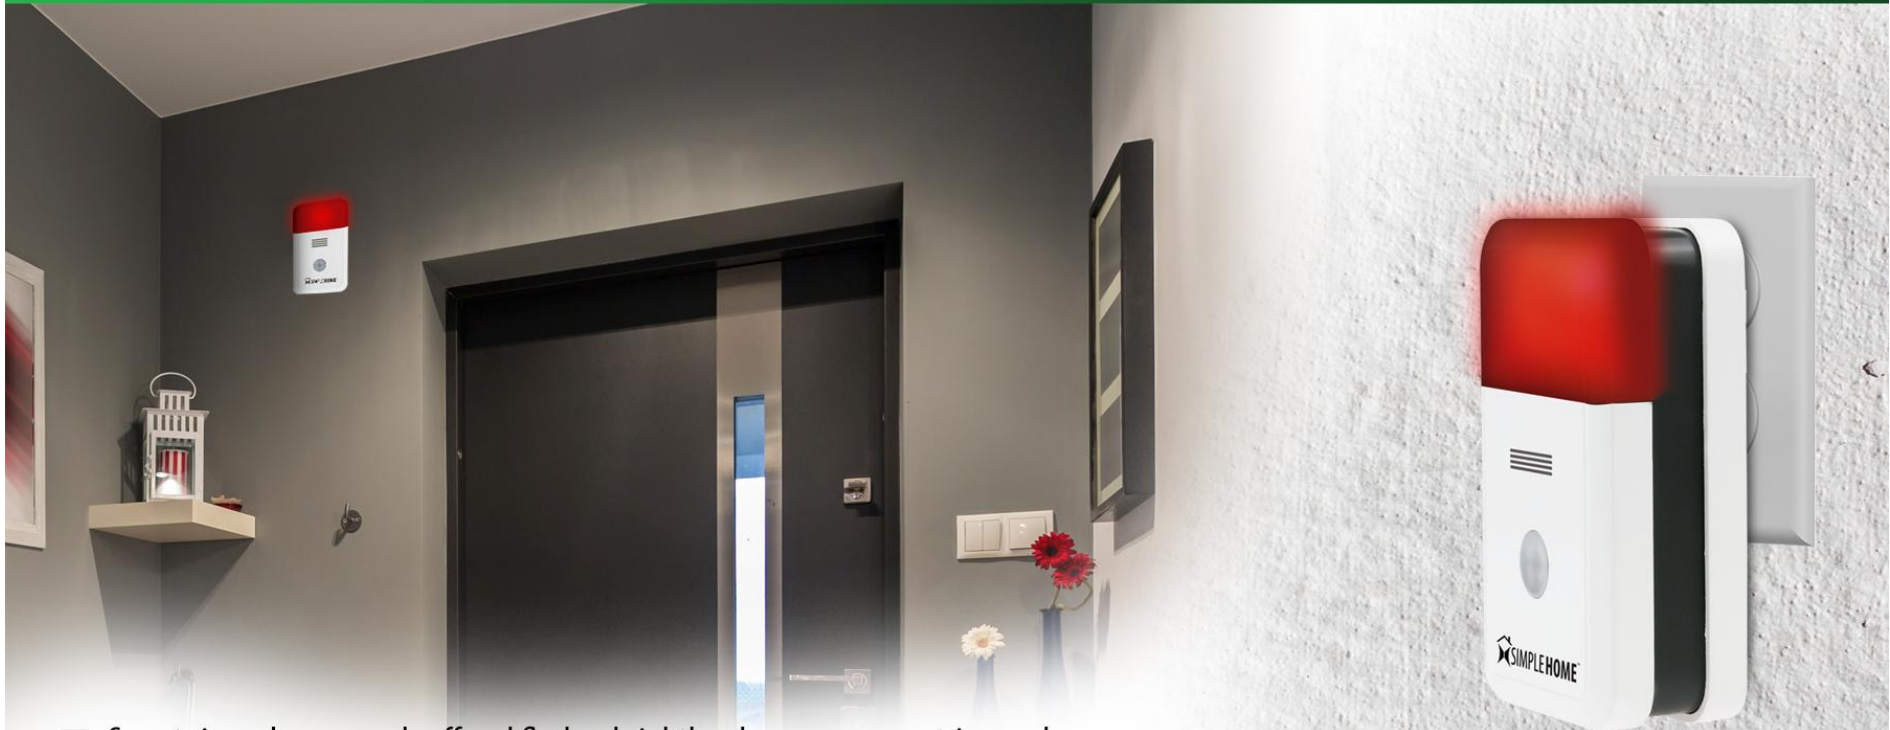

Wifi Siren Alarm Item # XHS7-1002-WHT

WIFI SIREN ALARM

- Smart siren alarm sounds off and flashes brightly when sensors are triggered
- Create actions that communicate with other Simple Home products
- Delivers a loud piercing 100dB alarm sound
- Red flashing strobe light for safety and security
- Works with Simple Home motion, door & window, and water sensors
- No installation required, just plug it in!